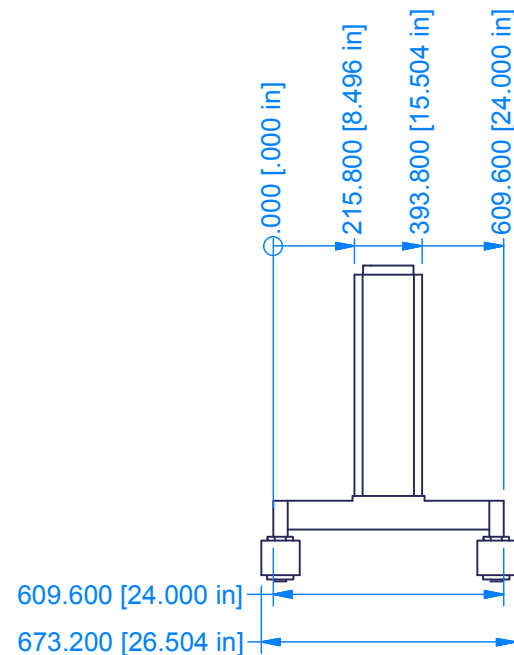

110 VAC POWER CONNECTION
MEMBRANE KEYPAD CONNECTION

500 MM TELESCOPING
COLUMN STROKE

**DRAWING IS CONFIDENTIAL AND SHOULD NOT BE COPIED OR REPRODUCED.
TO BE USED SOLELY FOR THE USE OF ABOX AUTOMATION CORP.**

REVISION		INCH METRIC TOL.	2 PLACE DECIMALS +/- .05	ABOX Automation Corp.	
NO	DATE				
1				MOBILE STAND CLOSED	
2					
3		3 PLACE DECIMALS +/- .005		DMP	08/15/2013
4		2 PLACE DECIMALS +/- .015		SCALE .05	MS1
5					